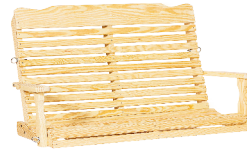

4' SWINGS

4' Curve Back Swing (416)
30"D x 51"W x 28"H
Seat Size: 18"D x 44"W