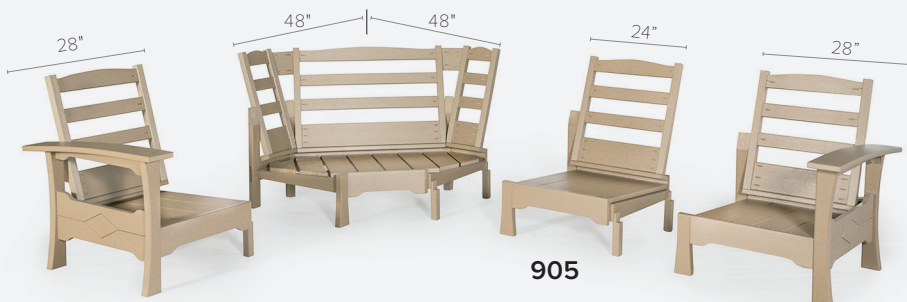

MISSION DEEP SEATING CORNER EXPANSION OPTIONS

Mission Deep Seating has an expandable option using a modular section. You can create multiple configurations from two types of base units, the 904 Corner Sofa and one or more 905 Modular Sections. Using a system of straps and pins, each unit locks securely to the next. This lets you arrange a solid customizable and expandable seating solution.