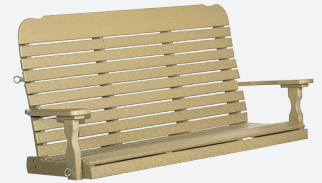

## EASY CHAIR

**4' Easy Glider (404)**  
28"D x 51"W x 45"H  
Seat Size: 19"D x 46"W x 18"H

**5' Easy Glider (504)**  
28"D x 64"W x 45"H  
Seat Size: 19"D x 58"W x 18"H

**4' Easy Swing (414)**  
28"D x 51"W x 35"H  
Seat Size: 19"D x 46"W x 18"H