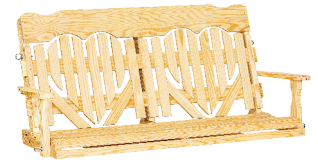

5' HB Heart Swing (512)
30"D x 63"W x 28"H
Seat Size: 18"D x 56"W