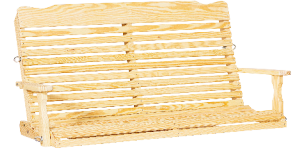

5' SWINGS

5' Curve Back Swing (516)
30"D x 63"W x 28"H
Seat Size: 18"D x 56"W