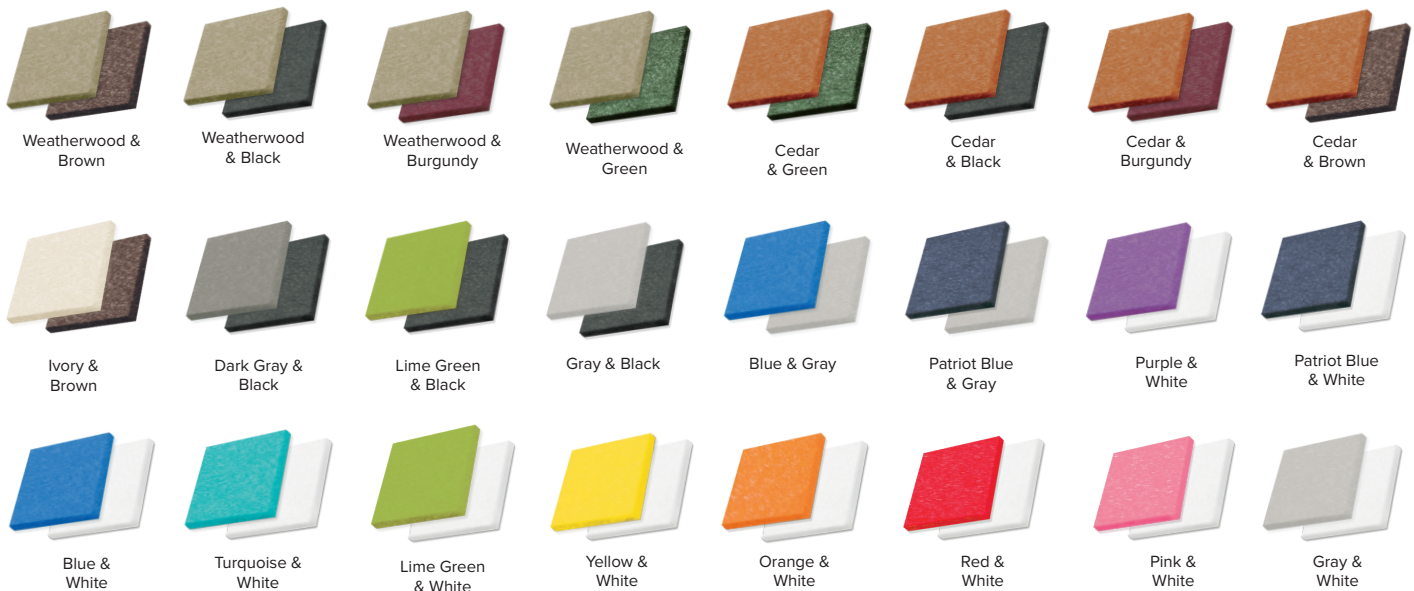

# POLY COLORS

Leisure Lawns Collection has twenty-two colorful options to choose from. All of our products are available in all colors unless otherwise noted.

	STANDARD COLORS	RUSTIC COLORS <i>Rustic Colors will incur an upcharge.</i>
TRADITIONAL	<p>Black    Brown    Burgundy    Green    Cedar    Weatherwood    Dark Gray    Gray    Ivory    White</p>	<p>Rustic Burgundy    Rustic Nutmeg    Rustic Gray</p>
BRIGHT	BRIGHT COLORS	PREMIUM COLORS <i>Premium Colors will incur an upcharge.</i>
	<p>Patriot Blue    Blue    Turquoise    Lime Green    Red</p>	<p>Yellow    Purple    Orange    Pink</p>

Colors are representational only and cannot be guaranteed to be exact color matched.

## Suggested Two-Tone Color Combinations

Pick and choose any color combination. Not limited to the ones shown below.