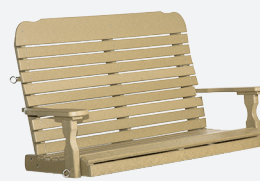

4' Easy Swing (414)
28"D x 51"W x 35"H
Seat Size: 19"D x 46"W x 18"H